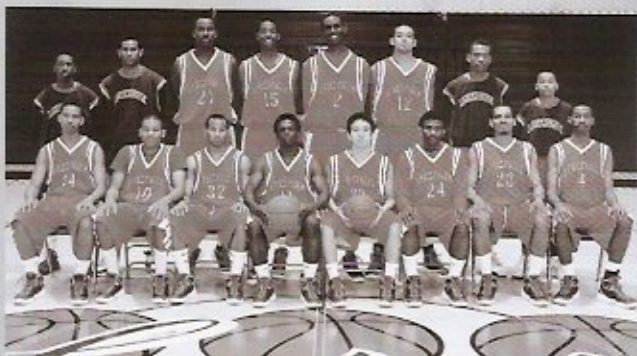

BOYS DIVISION II

THOUSAND OAKS

Head Coach: Rich Endres

No.	Name	Pos	Height	Year
1	Miles Eberhardt	G	5-10	11
2	Austin Kingi	F	6-3	10
3	Kevin Kiani	G	6-1	12
4	James Whalen	G	6-3	11
5	Curtis Dempster	G	6-0	12
11	Sam Donohue	F	6-3	11
12	Austin Solomon	G	5-10	11
14	Matt Downey	F	6-2	12
15	Antonio Lopez	G	6-2	12
21	Michael Taxter	F	6-6	12
22	Evan Hall	G	6-0	10
23	Abell Duprat	C	6-4	11
24	Michael Beck	F	6-5	12
32	Chad Kingi	F	6-4	12
33	Chris Carter	G	6-2	12
34	Alex Tiffin	F	6-7	11
44	Daniel Harvey	C	6-2	12

LOYOLA, LOS ANGELES

Head Coach: Jamal Adams

No.	Name	Pos	Height	Year
1	Christian Laursen	G	5-8	12
2	Andrew Santana	G	5-11	12
3	Miles Cartwright	G	6-3	11
4	Ian Cruz	G	5-10	12
10	Jason Kacena	G	5-10	11
11	Anthony Ramirez	G	6-1	11
12	Tony Wroblecky	F	6-10	11
20	Jack Herrill	G	6-0	11
21	Ryan Oliver	G	6-4	10
22	Warren Williamson	F	6-5	12
23	Jordan Gathers	G	6-3	11
30	Roman Johnson	F	6-3	11
31	Nick Lucenti	F	6-2	11
33	Carl Hoffman	F	6-9	12
34	Julian Herrell	G	6-3	9
40	Justin Childress	G	5-10	9
44	John Young	F	6-5	11

LEUZINGER, LAWDALE

Head Coach: Reggie Morris Jr.

No.	Name	Pos	Height	Year
0	Devonte Norton	G	5-5	12
1	Delon Wright	G	6-3	11
2	Jerry Evans	F	6-7	12
4	Julian White	F	6-4	12
5	Aqeel Quinn	G	6-3	11
10	Colroy Gordon	G	6-3	11
11	Larry Dennis	G	5-8	12
12	William Overton	F	6-5	12
14	Deandre Minor	F	6-2	11
15	DeQuincy Bradshaw	G	5-11	11
21	Deandre Ingram	F	6-4	12
23	Lawrence Chandler	F	6-2	12
24	Julian Wheeler	F	6-2	12
32	Donley Minor	G	6-2	12
33	Christopher Mossberg	G	5-9	12

EISENHOWER, RIALTO

Head Coach: Steve Johnson

No.	Name	Pos	Height	Year
12	Nazareth Richardson	F	6-1	12
13	Andrew Bock	G	6-2	12
15	Henry Vinson	G	6-2	10
20	Kirby Gardner	F	6-2	11
21	Bernard Ireland	F	6-4	10
22	Darren Lockett	F	6-1	11
23	Alex Varner	F	6-1	11
25	Keyon Sayles	G	6-2	10
31	Nicholas Carter	G	6-2	12
32	Toriano Harris	F	6-2	9
33	Devin Garner	F	6-2	10
34	Bryan Bock	G	6-2	11